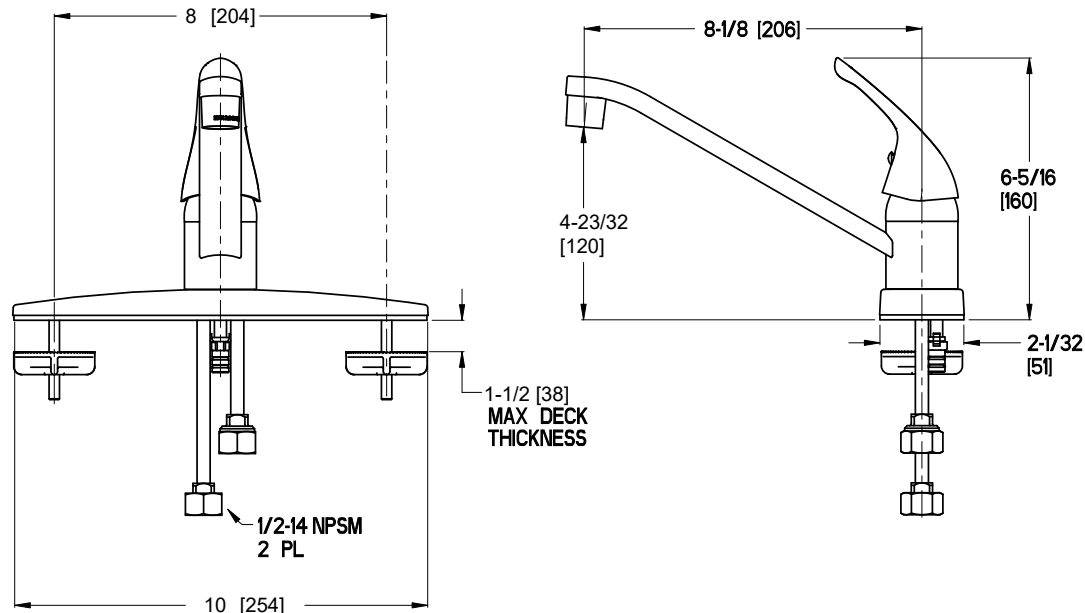

Pfirst Series™ Single Control Kitchen Faucet

J134-144C Finish(C)

J134-144S Finish(S)

Specifications

- Single Control
- 3-Hole Installation
- Stainless Steel Ball Valve

Features

- Job Pack Contains 12 Kitchen Faucets
- 1.8 GPM Flow Rate
- 1.5 GPM Aerator Available (Order 941-372 Separately)
- 3-Hole Installation
- Stainless Steel Ball Valve
- Swivel Spout
- 10 Year Commercial Warranty

Dimensions

Ø1-3/8 Min to Ø1-1/2 Max. Deck Hole Openings