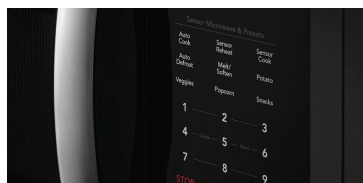

Over 30 Options

Versatile settings include: Chicken nuggets and snacks.