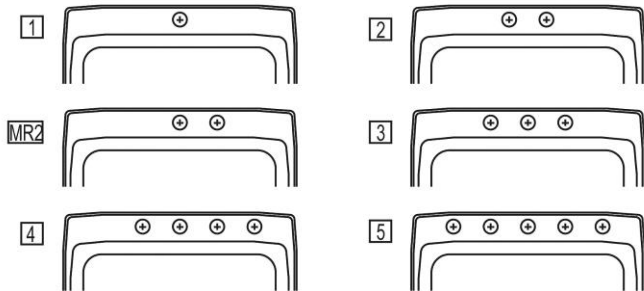

PRODUCT SPECIFICATIONS

Lustertone® Classic Stainless Steel 25" x 22" x 8-1/8" Single Bowl Drop-in Sink. Sink is manufactured from 18 gauge 304 Stainless Steel with a Lustrous Satin finish, Center drain placement, and Sides and Bottom pads.

Installation Type:	Drop-in
Material:	304 Stainless Steel
Finish:	Lustrous Satin
Gauge:	18
Sound Deadening:	Sides and Bottom pads
Number of Bowls:	1
Sink Dimensions:	25" x 22" x 8-1/8"
Bowl 1 Dimensions:	21" x 15-3/4" x 7-3/4"
Drain Size:	3-1/2" (89mm)
Drain Location:	Center
Minimum Cabinet Size:	30"
Mounting Hardware:	Part # 64090012 included for countertops up to 3/4" (19mm) thick
Template Included:	No
Cutout Template #:	1000001188

Template is available for download at elkay.com. CAD software will be required to open the template.

Cutout Dimensions for Drop-in Installation:
24-3/8" x 21-3/8" (619mm x 543mm) with 1-1/2" (38mm) corner radius

Hole Drilling Configurations:

1-1/2" (38mm) Diameter Faucet Holes on 4" (102mm) Centers