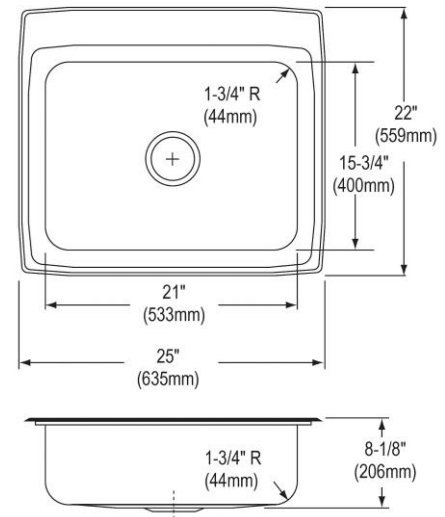

A Century of Tradition and Quality. For more than 100 years, Elkay has been making innovative products and providing exceptional customer care. We take pride in offering plumbing products that make life easier, inspire change and leave the world a better place.

Product Compliance: ASME A112.19.3/CSA B45.4

Sinks are listed by IAPMO® as meeting the applicable requirements of the Uniform Plumbing Code®, International Plumbing Code®, and National Plumbing Code of Canada.

[Clean and Care Manual (PDF)](#)
[Installation Instructions (PDF) - 1000005236](#)
[Warranty (PDF)](#)