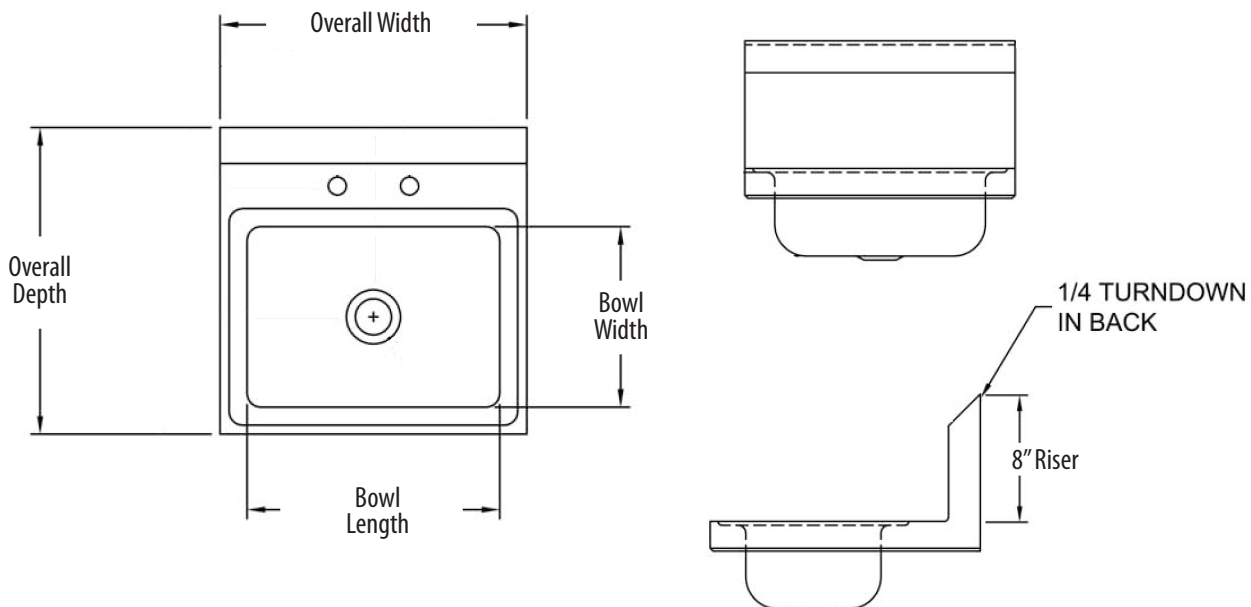

14" x 10" Deck Mount Hand Sinks

Stainless Steel Hand Sinks

Use your smart phone to scan the above QR code to visit our website:
www.bk-resources.com

Certifications:

Features:

- Wall Mounting Hardware Included
- Drain Included
- Accommodates 4" O.C. Faucets
- Marine Edge

Material:

- T-304 Stainless Steel

Options:

- Upgraded Faucets
- Other Plumbing Accessories - Call For Details

Part Number	Unit Size (w x d)	Bowl Dim. (l x w x d)	Faucet / Spout Mounting	Included Faucet	Drain Size
BKHS-D-1410	17" x 17"	14" x 10" x 5"	4" O.C. Deck	-	1 7/8"
BKHS-D-1410-P-G	17" x 17"	14" x 10" x 5"	4" O.C. Deck	BKD-3G-G	1 7/8"
BKHS-D-1410-STPG	17" x 17"	14" x 10" x 5"	4" O.C. Deck	BKD-3G-G w/ SaniTimer™	1 7/8"
BKHS-D-1410-4MF	17" x 17"	14" x 10" x 5"	4" O.C. Deck	MF-4D-G	1 7/8"